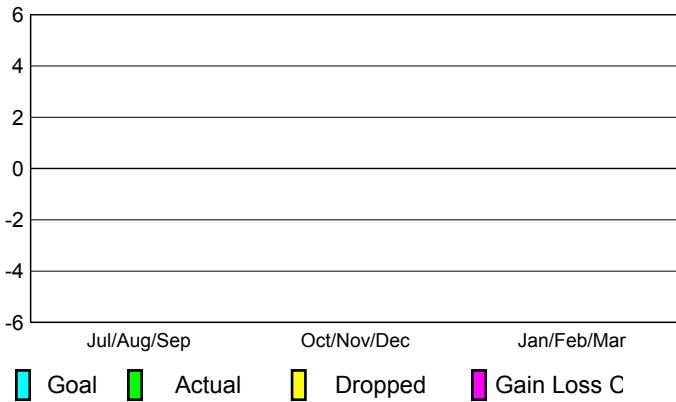

2008-2009 GMT Quarterly Report for District (or Undistricted) **District 17 K7**

GMT: **Kenneth C Schwols**

Location: **KANSAS**

GMT CA: **1 & 2**

CLUBS

Club Results
2008-2009

Clubs
2007-2008

Month	New Club Goal	Actual New Clubs	Actual Dropped Clubs	Gain/Loss of Clubs	Gain/Loss of Clubs
Jul/Aug/Sep					0
Oct/Nov/Dec					0
Jan/Feb/Mar					-1
Totals					-1

Club Results 2008-2009

Goal, New, Dropped, Gain/Loss

MEMBERSHIP

Membership Results
2008-2009

Membership
2007-2008

Month	Net Memb Goal	Actual New Memb	Actual Dropped Memb	Gain/Loss of Memb	Gain/Loss of Memb
Jul/Aug/Sep					0
Oct/Nov/Dec					0
Jan/Feb/Mar					-16
Totals					-16